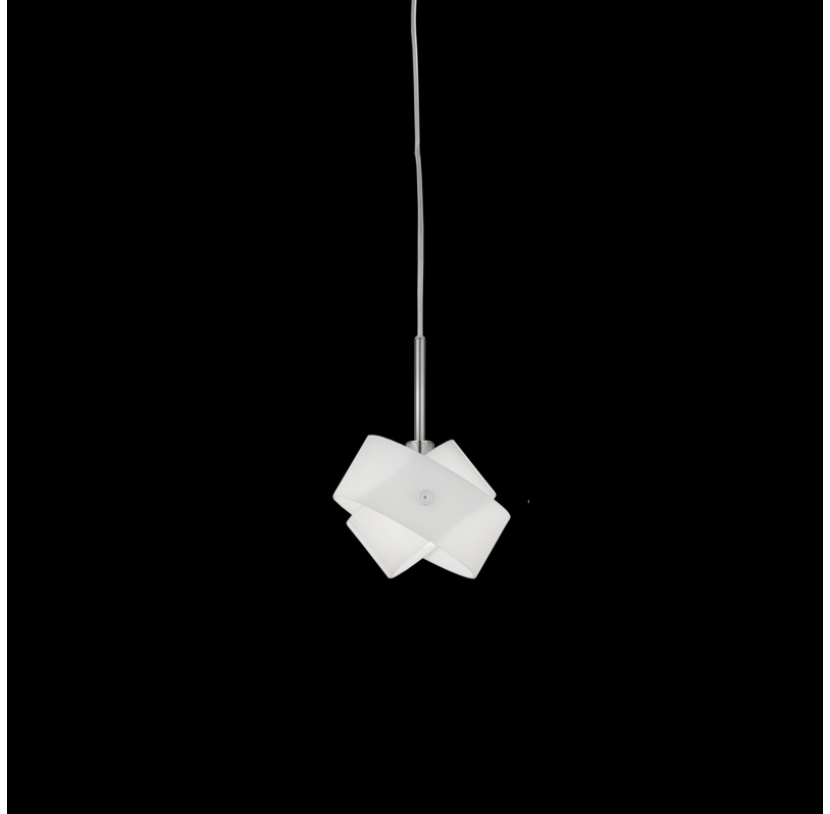

TOURBILLON SUSPENSION

D81144

GENERAL

Series: Tourbillon
Brand: Panzeri
Division: Design
Mounting Type: Suspension
Mounting Location: Ceiling
Subcategory: Pendant

PHYSICAL

Diameter (in): 5.5
Height (in): 7.75
Diffuser: Nickel and White Details (Requires holder, sold separately)
Fixture Material: Metal

ELECTRICAL

Number of Lamps: 1
Lamp Type: LED Retrofit
Lamp Shape: T4
Bulb Included: Bulb Not Included
Total Output Wattage (W): 3
Max. Wattage Per Lamp (W): 3
Lamp Base: G9
Input Voltage (V): 120

LED

OPTICAL

RATINGS AND CERTIFICATIONS

Certified By: CSA Certified to UL and CSA Standards
IP rating: IP20

PROJECT	_____
TYPE	_____
NOTES	_____
QUANTITY	_____
DATE	_____