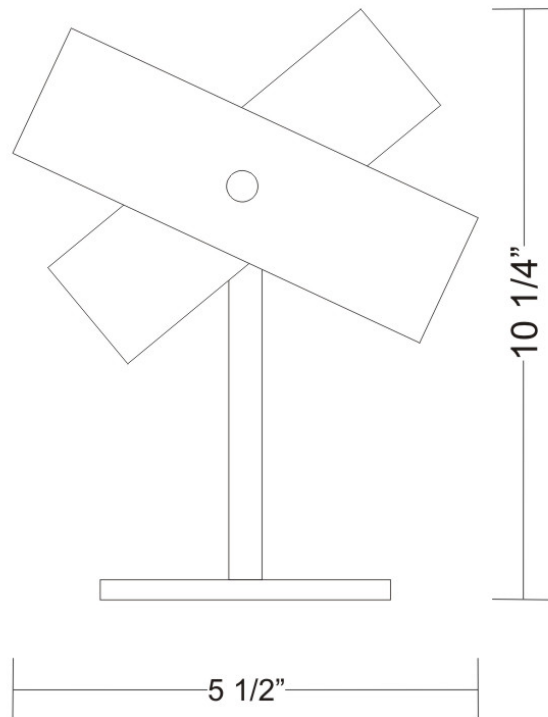

PROJECT	_____
TYPE	_____
NOTES	_____
QUANTITY	_____
DATE	_____

TOURBILLON PORTABLE

D84114

GENERAL

Series: Tourbillon
Brand: Panzeri
Division: Design
Mounting Type: Portable
Mounting Location: Table
Subcategory: Table

PHYSICAL

Diameter (mm): 140
Diameter (in): 5.5
Height (mm): 260
Height (in): 10 1/4
Weight (kg): 2.72
Weight (lbs): 6
Diffuser: White & Orange Blown Glass
Fixture Material: Metal

ELECTRICAL

Number of Lamps: 1
Lamp Type: LED Retrofit / Halogen
Lamp Shape: T4
Bulb Included: Bulb Not Included
Total Output Wattage (W): 6 / 35
Max. Wattage Per Lamp (W): 6 / 35
Lamp Base: G9
Input Voltage (V): 120

LED

OPTICAL

RATINGS AND CERTIFICATIONS

Certified By: CSA Certified to UL and CSA Standards
IP rating: IP20