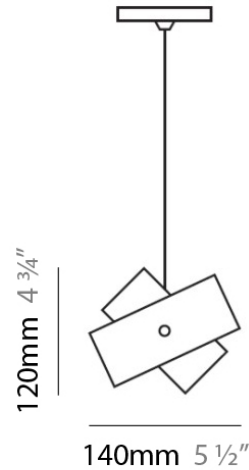

TOURBILLON SUSPENSION

D81101

GENERAL

Series: Tourbillon
Brand: Panzeri
Division: Design
Mounting Type: Suspension
Mounting Location: Ceiling
Subcategory: Pendant

PHYSICAL

Shape: Abstract
Diameter (mm): 140
Diameter (in): 5 1/2
Height (mm): 120
Height (in): 4 3/4
Max. Overall Height (mm): 2120
Max. Overall Height (in): 83 1/16
Light Distribution: Omnidirectional
Weight (kg): 0.5
Weight (lbs): 1
Diffuser: White & Black Glass
Fixture Finish: NIC
Fixture Material: Metal

ELECTRICAL

Number of Lamps: 1
Lamp Type: LED Retrofit
Lamp Shape: T4
Bulb Included: Bulb Not Included
Total Output Wattage (W): 3
Max. Wattage Per Lamp (W): 3
Lamp Base: G9
Input Voltage (V): 120

LED

OPTICAL

RATINGS AND CERTIFICATIONS

Certified By: CSA Certified to UL and CSA Standards
IP rating: IP20

PROJECT	_____
TYPE	_____
NOTES	_____
QUANTITY	_____
DATE	_____