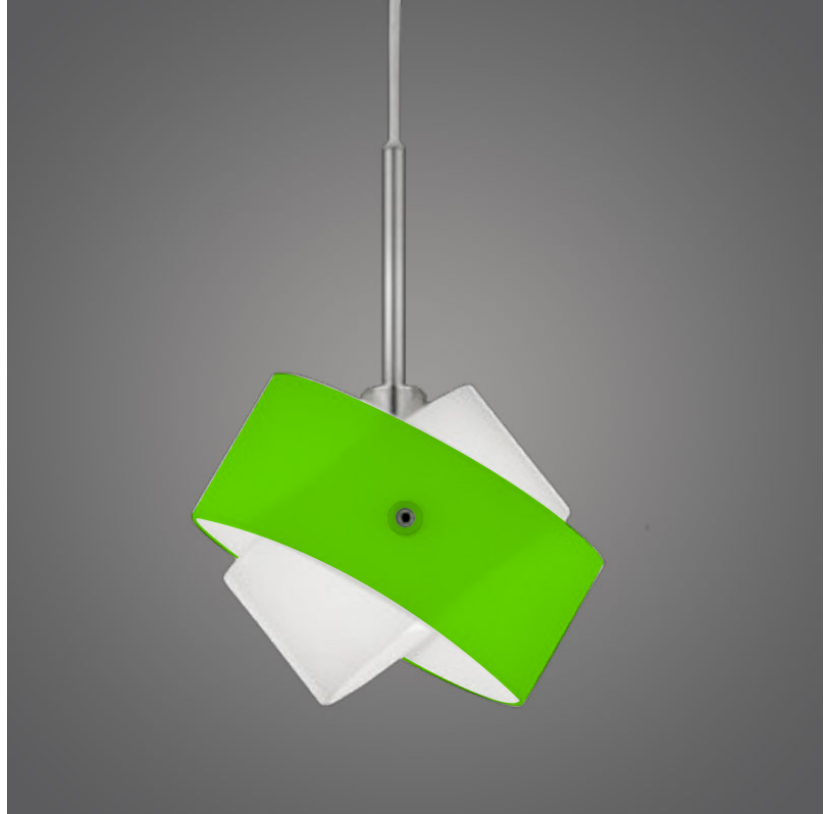

TOURBILLON SUSPENSION

D81104

GENERAL

Series: Tourbillon
Brand: Panzeri
Division: Design
Mounting Type: Suspension
Mounting Location: Ceiling
Subcategory: Pendant

PHYSICAL

Shape: Abstract
Diameter (mm): 140
Diameter (in): 5 1/2
Height (mm): 120
Height (in): 4 3/4
Max. Overall Height (mm): 2120
Max. Overall Height (in): 83 1/16
Light Distribution: Omnidirectional
Weight (kg): 0.5
Weight (lbs): 1
Diffuser: White & Green Glass
Fixture Finish: NIC
Fixture Material: Metal

ELECTRICAL

Number of Lamps: 1
Lamp Type: LED Retrofit
Lamp Shape: T4
Bulb Included: Bulb Not Included
Total Output Wattage (W): 3
Max. Wattage Per Lamp (W): 3
Lamp Base: G9
Input Voltage (V): 120

LED

OPTICAL

RATINGS AND CERTIFICATIONS

Certified By: CSA Certified to UL and CSA Standards
IP rating: IP20

PROJECT	_____
TYPE	_____
NOTES	_____
QUANTITY	_____
DATE	_____