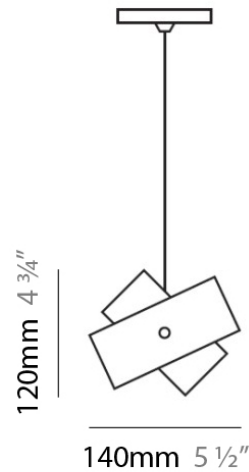

TOURBILLON SUSPENSION

D81104

GENERAL

Series: Tourbillon
Brand: Panzeri
Division: Design
Mounting Type: Suspension
Mounting Location: Ceiling
Subcategory: Pendant

PHYSICAL

Shape: Abstract
Diameter (mm): 140
Diameter (in): 5 1/2
Height (mm): 120
Height (in): 4 3/4
Max. Overall Height (mm): 2120
Max. Overall Height (in): 83 1/16
Light Distribution: Omnidirectional
Weight (kg): 0.5
Weight (lbs): 1
Diffuser: White & Green Glass
Fixture Finish: NIC
Fixture Material: Metal

ELECTRICAL

Number of Lamps: 1
Lamp Type: LED Retrofit
Lamp Shape: T4
Bulb Included: Bulb Not Included
Total Output Wattage (W): 3
Max. Wattage Per Lamp (W): 3
Lamp Base: G9
Input Voltage (V): 120

LED

OPTICAL

RATINGS AND CERTIFICATIONS

Certified By: CSA Certified to UL and CSA Standards
IP rating: IP20

PROJECT	_____
TYPE	_____
NOTES	_____
QUANTITY	_____
DATE	_____