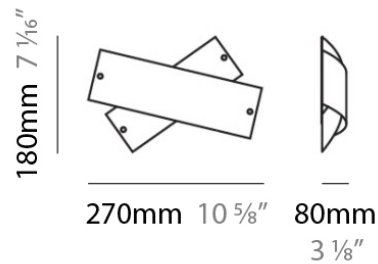

TOURBILLON SURFACE

D83105

PROJECT	_____
TYPE	_____
NOTES	_____
QUANTITY	_____
DATE	_____

GENERAL

Series: Tourbillon
Brand: Panzeri
Division: Design
Mounting Type: Surface
Mounting Location: Wall
Subcategory: Ambient

PHYSICAL

Shape: Abstract
Length (mm): 270
Length (in): 10 ⁵/₈
Height (mm): 180
Height (in): 7 ¹/₁₆
Extension (mm): 80
Extension (in): 3 ¹/₈
Light Distribution: Omnidirectional
Weight (kg): 1.8
Weight (lbs): 4
Diffuser: White & Black Blown Glass
Fixture Finish: NIC
Fixture Material: Glass / Aluminum

ELECTRICAL

Number of Lamps: 1
Lamp Type: LED Retrofit
Lamp Shape: T3
Bulb Included: Bulb Not Included
Total Output Wattage (W): 15
Max. Wattage Per Lamp (W): 15
Lamp Base: RSC
Input Voltage (V): 120

LED

OPTICAL

RATINGS AND CERTIFICATIONS

Certified By: CSA Certified to UL and CSA Standards
IP rating: IP20