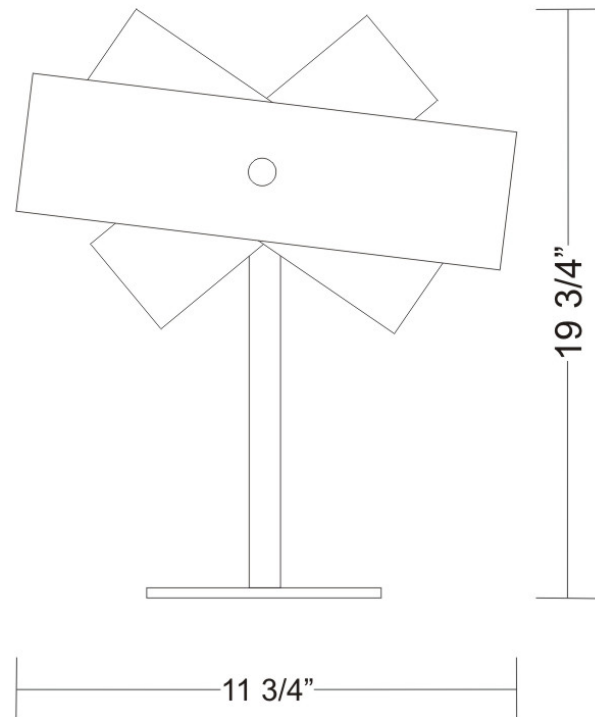

TOURBILLON PORTABLE

D84117

GENERAL

Series: Tourbillon

Brand: Panzeri

Division: Design

Mounting Type: Portable

Mounting Location: Table

Subcategory: Table

PHYSICAL

Diameter (mm): 298

Diameter (in): 11.75

Height (mm): 502

Height (in): 19 ³/₄

Diffuser: White & Black Blown Glass

Fixture Material: Metal

ELECTRICAL

Number of Lamps: 1

Lamp Type: LED Retrofit

Lamp Shape: G25

Bulb Included: Bulb Not Included

Total Output Wattage (W): 18

Max. Wattage Per Lamp (W): 18

Lamp Base: E26

Dimming: Non-Dimmable

Input Voltage (V): 120

LED

OPTICAL

RATINGS AND CERTIFICATIONS

Certified By: CSA Certified to UL and CSA Standards

IP rating: IP20

D