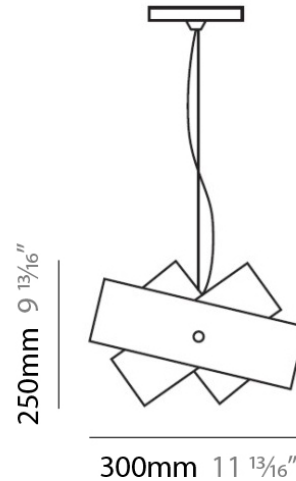

TOURBILLON SUSPENSION

D81108

GENERAL

Series: Tourbillon

Brand: Panzeri

Division: Design

Mounting Type: Suspension

Mounting Location: Ceiling

Subcategory: Pendant

PHYSICAL

Shape: Abstract

Diameter (mm): 300

Diameter (in): 11 ³/₄

Height (mm): 250

Height (in): 9 ⁷/₈

Max. Overall Height (mm): 2250

Max. Overall Height (in): 88 ⁹/₁₆

Light Distribution: Omnidirectional

Weight (kg): 4.09

Weight (lbs): 9

Diffuser: White & Orange Glass

Fixture Finish: NIC

Fixture Material: Metal

ELECTRICAL

Number of Lamps: 1

Lamp Type: LED Retrofit

Lamp Shape: G25

Bulb Included: Bulb Not Included

Total Output Wattage (W): 9

Max. Wattage Per Lamp (W): 9

Lamp Base: E26

Input Voltage (V): 120

Upon Request: 277Vac / GU24

LED

OPTICAL

RATINGS AND CERTIFICATIONS

Certified By: CSA Certified to UL and CSA Standards

IP rating: IP20

PROJECT

TYPE

NOTES

QUANTITY

DATE