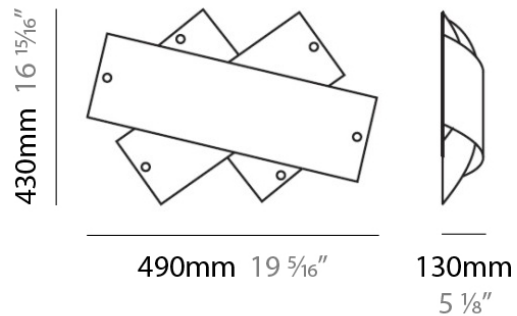

D82076

PROJECT	
TYPE	
NOTES	
QUANTITY	
DATE	

GENERAL

Series: Tourbillon
Brand: Panzeri
Division: Design
Mounting Type: Surface
Mounting Location: Ceiling
Subcategory: Ambient

PHYSICAL

Shape: Dome
Length (mm): 430
Length (in): 17
Width (mm): 490
Width (in): 19 1/4
Height (mm): 130
Height (in): 5 1/8
Light Distribution: Omnidirectional
Weight (kg): 3.27
Weight (lbs): 7.2
Diffuser: White & White Blown Glass
Fixture Finish: NIC
Fixture Material: Glass / Aluminum

ELECTRICAL

Number of Lamps: 1
Lamp Type: LED Retrofit
Lamp Shape: T3
Bulb Included: Bulb Not Included
Total Output Wattage (W): 20
Max. Wattage Per Lamp (W): 20
Lamp Base: RSC
Input Voltage (V): 120

LED

OPTICAL

RATINGS AND CERTIFICATIONS

Certified By: CSA Certified to UL and CSA Standards
IP rating: IP20