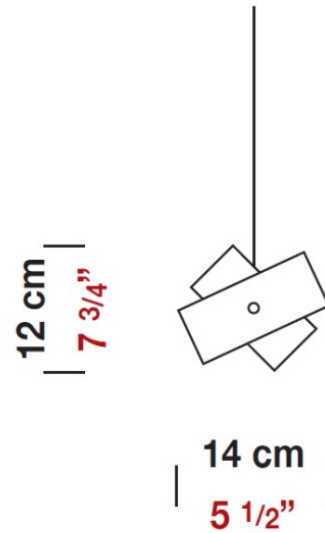

TOURBILLON SUSPENSION

D81144

GENERAL

Series: Tourbillon
Brand: Panzeri
Division: Design
Mounting Type: Suspension
Mounting Location: Ceiling
Subcategory: Pendant

PHYSICAL

Diameter (in): 5.5
Height (in): 7.75
Diffuser: Nickel and White Details (Requires holder, sold separately)
Fixture Material: Metal

ELECTRICAL

Number of Lamps: 1
Lamp Type: LED Retrofit
Lamp Shape: T4
Bulb Included: Bulb Not Included
Total Output Wattage (W): 3
Max. Wattage Per Lamp (W): 3
Lamp Base: G9
Input Voltage (V): 120

LED

OPTICAL

RATINGS AND CERTIFICATIONS

Certified By: CSA Certified to UL and CSA Standards
IP rating: IP20

PROJECT	_____
TYPE	_____
NOTES	_____
QUANTITY	_____
DATE	_____