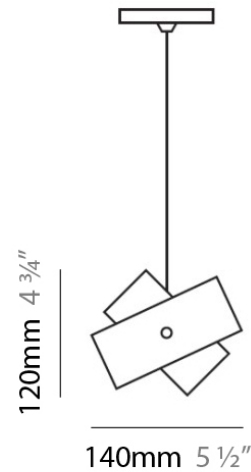

TOURBILLON SUSPENSION

D81100

GENERAL

Series: Tourbillon
Brand: Panzeri
Division: Design
Mounting Type: Suspension
Mounting Location: Ceiling
Subcategory: Pendant

PHYSICAL

Shape: Abstract
Diameter (mm): 140
Diameter (in): 5 1/2
Height (mm): 120
Height (in): 4 3/4
Max. Overall Height (mm): 2120
Max. Overall Height (in): 83 7/16
Light Distribution: Omnidirectional
Weight (kg): 0.5
Weight (lbs): 1
Diffuser: White Glass
Fixture Finish: NIC
Fixture Material: Metal

ELECTRICAL

Number of Lamps: 1
Lamp Type: LED Retrofit
Lamp Shape: T4
Bulb Included: Bulb Not Included
Total Output Wattage (W): 3
Max. Wattage Per Lamp (W): 3
Lamp Base: G9
Input Voltage (V): 120

LED

OPTICAL

RATINGS AND CERTIFICATIONS

Certified By: CSA Certified to UL and CSA Standards
IP rating: IP20

PROJECT	_____
TYPE	_____
NOTES	_____
QUANTITY	_____
DATE	_____