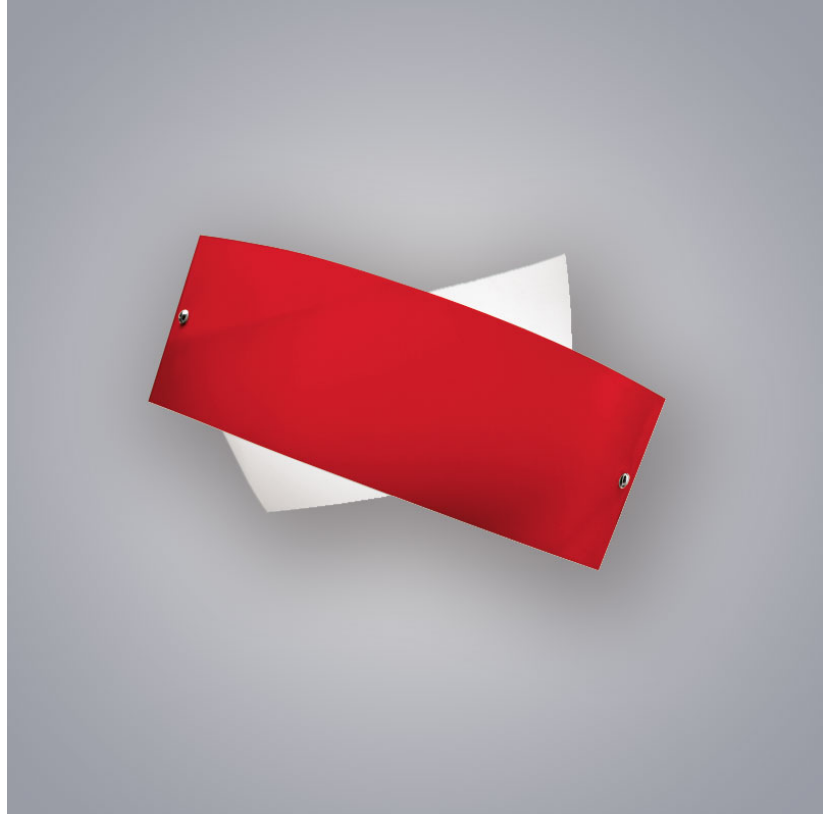

TOURBILLON SURFACE

D83095

PROJECT
TYPE
NOTES
QUANTITY
DATE

GENERAL

Series: Tourbillon
Brand: Panzeri
Division: Design
Mounting Type: Surface
Mounting Location: Wall
Subcategory: Ambient

PHYSICAL

Shape: Abstract
Length (mm): 270
Length (in): 10 ⁵/₈
Height (mm): 180
Height (in): 7 ¹/₁₆
Extension (mm): 80
Extension (in): 3 ¹/₈
Light Distribution: Omnidirectional
Weight (kg): 1.23
Weight (lbs): 2.7
Diffuser: White & Red Blown Glass
Fixture Finish: NIC
Fixture Material: Glass / Aluminum

ELECTRICAL

Number of Lamps: 1
Lamp Type: LED Retrofit
Lamp Shape: T3
Bulb Included: Bulb Not Included
Total Output Wattage (W): 15
Max. Wattage Per Lamp (W): 15
Lamp Base: RSC
Input Voltage (V): 120

LED

OPTICAL

RATINGS AND CERTIFICATIONS

Certified By: CSA Certified to UL and CSA Standards
IP rating: IP20