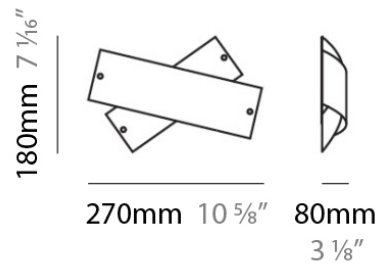

TOURBILLON SURFACE

D83095

PROJECT
TYPE
NOTES
QUANTITY
DATE

GENERAL

Series: Tourbillon
Brand: Panzeri
Division: Design
Mounting Type: Surface
Mounting Location: Wall
Subcategory: Ambient

PHYSICAL

Shape: Abstract
Length (mm): 270
Length (in): 10 ⁵/₈
Height (mm): 180
Height (in): 7 ¹/₁₆
Extension (mm): 80
Extension (in): 3 ¹/₈
Light Distribution: Omnidirectional
Weight (kg): 1.23
Weight (lbs): 2.7
Diffuser: White & Red Blown Glass
Fixture Finish: NIC
Fixture Material: Glass / Aluminum

ELECTRICAL

Number of Lamps: 1
Lamp Type: LED Retrofit
Lamp Shape: T3
Bulb Included: Bulb Not Included
Total Output Wattage (W): 15
Max. Wattage Per Lamp (W): 15
Lamp Base: RSC
Input Voltage (V): 120

LED

OPTICAL

RATINGS AND CERTIFICATIONS

Certified By: CSA Certified to UL and CSA Standards
IP rating: IP20